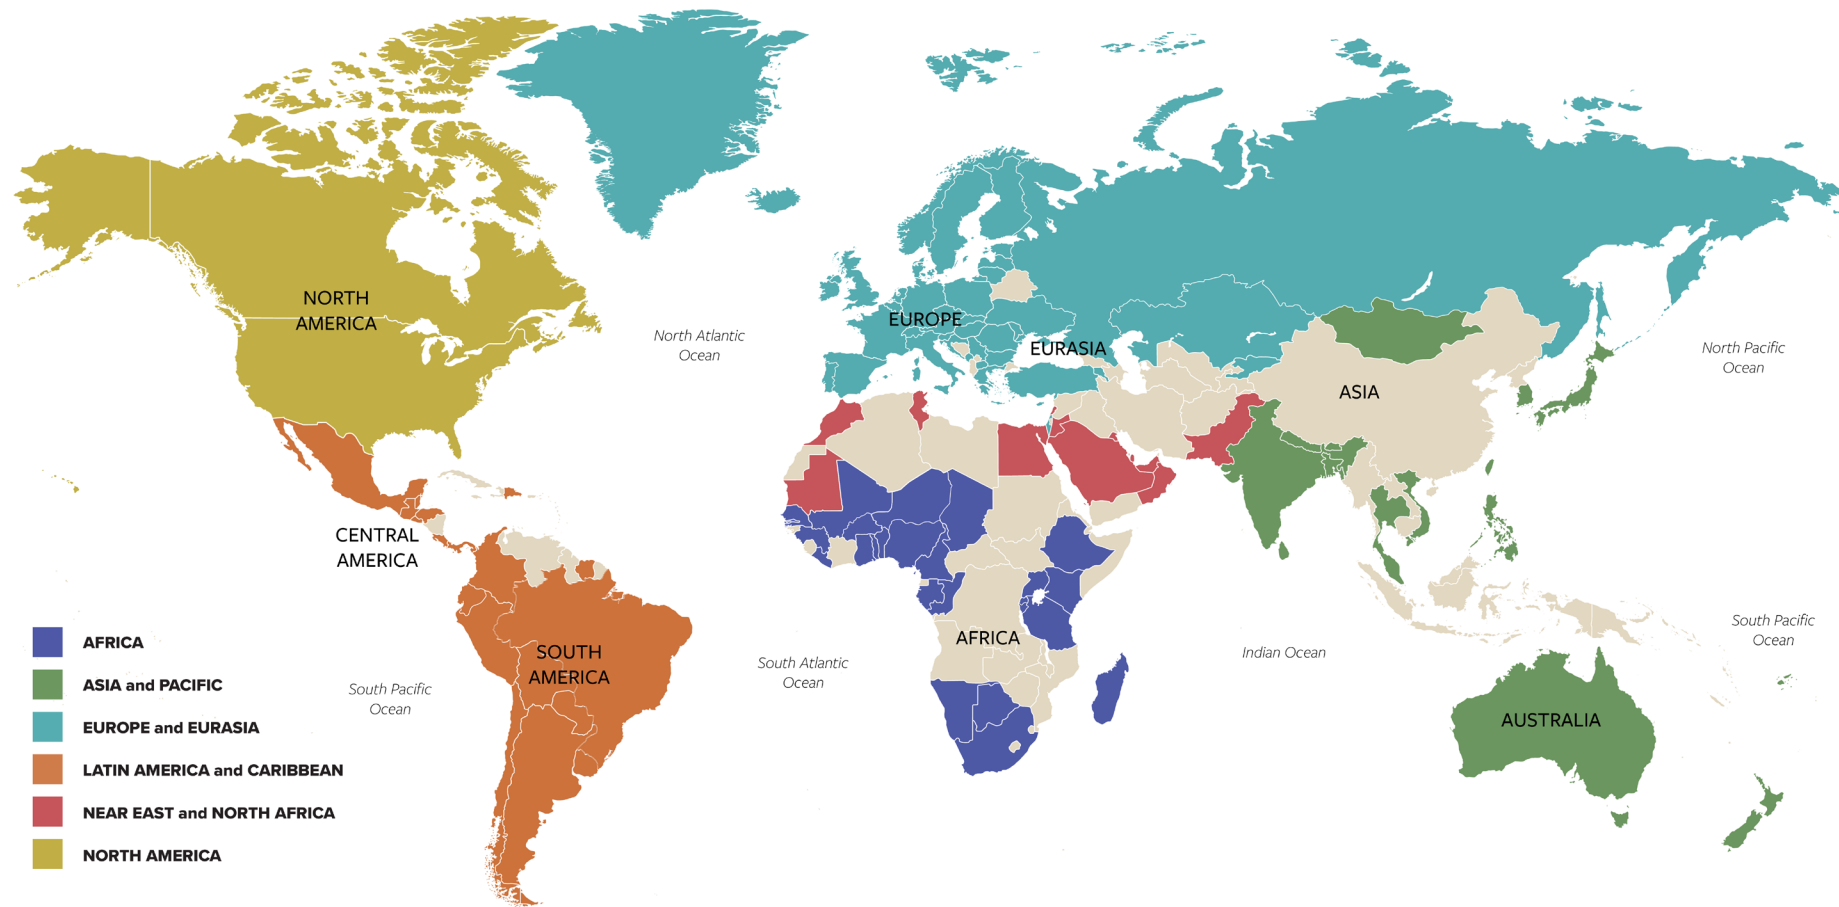

The GLOBE Program

#GLOBEMeeting2024

Sponsored by:

Supported by: