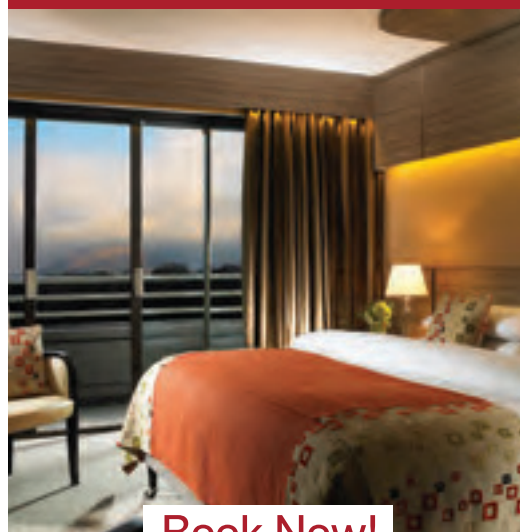

Ideally located adjoining the INEC comprising 244 beautifully refurbished guest bedrooms. With stunning views and endless on-site amenities, The Gleneagle Hotel is the ideal accommodation option to compliment any event.

GLOBE Delegate Rates (Bed & Breakfast)

	June 25th - 28th	June 29th - 30th	July 1st - 5th	July 6th - 7th
Single	€115	€140	€115	€160
Double/Twin	€125	€150	€125	€170
Triple (3 Beds)	€155	€180	€155	€200
Quad (4 Beds)	€165	€190	€165	€210

(all rates are per room per night, limited number of quad rooms available)

The Gleneagle

HOTEL & APARTMENTS

Book Now!

USING PROMO CODE GLOBE2018
www.gleneaglehotel.com

The Gleneagle Apartments

(Breakfast served at The Gleneagle Hotel)

Located 250 metres from INEC, these apartments are designed to a 4 star standard with full access to dining, bar and leisure facilities at The Gleneagle Hotel and The Brehon. Each apartment comprises 2 bedrooms, 2 bathrooms, open plan living area and fully equipped kitchen and dining area.